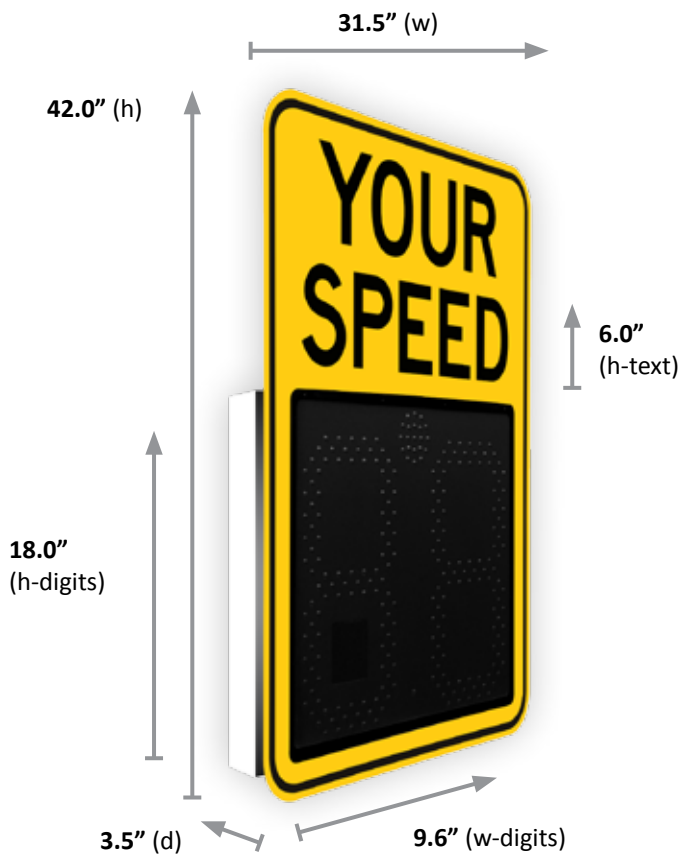

SafePace® 475 Driver Feedback Sign

The Traffic Logix® SafePace® 475 driver feedback sign is an 18" digit, full size radar sign. It can be mounted at multiple locations with a universal mounting bracket and can function autonomously for weeks at a time with optional battery power.

Choice of faceplate colors available

475 Specifications

Digit Size	18"
Height	42"
Weight	53 lbs
24/7, 365 Scheduling	✓
Data Collection	✓
Solar Compatibility	✓
Battery Operated	✓
Universal Mounting	✓
Cloud Compatibility	✓
Trailer Compatibility	✓
Dolly Compatibility	✓
Hitch Compatibility	✓
Warranty	2 Years

Features

MUTCD compliant with static "YOUR SPEED" message and highly visible 18" LED digits that are visible from up to 1000 feet away.

User friendly software interface allows you to manage sign parameters such as threshold speeds and violator strobe remotely

Feature	Specifications
Dimensions	
Digits	18"(h) x 9.6"(w), 112 LEDs per digit
Text	Letters 6.0" (h) spell "YOUR SPEED" fixed message, 2 lines
Unit alone	24.6"(h) x 29.5"(w) x 3.5"(d)
Unit with "YOUR SPEED" sign mounted	42.0"(h) x 31.5"(w) x 3.5"(d)
Sign Weight	
AC Powered	42 lbs
4 cell battery powered model	53 lbs (3 batteries)
Solar powered model	42 lbs (not including solar panel or bracket)
General Specifications	
Operating Temperatures F (C):	-40° (-40°) to 185° (85°)
Speed Units	Miles per hour (mph) or Kilometers per hour(km/h)
Faceplate	Yellow or white high-Intensity prismatic reflective sheeting on sign face with black colored text MUTCD approved colors and format