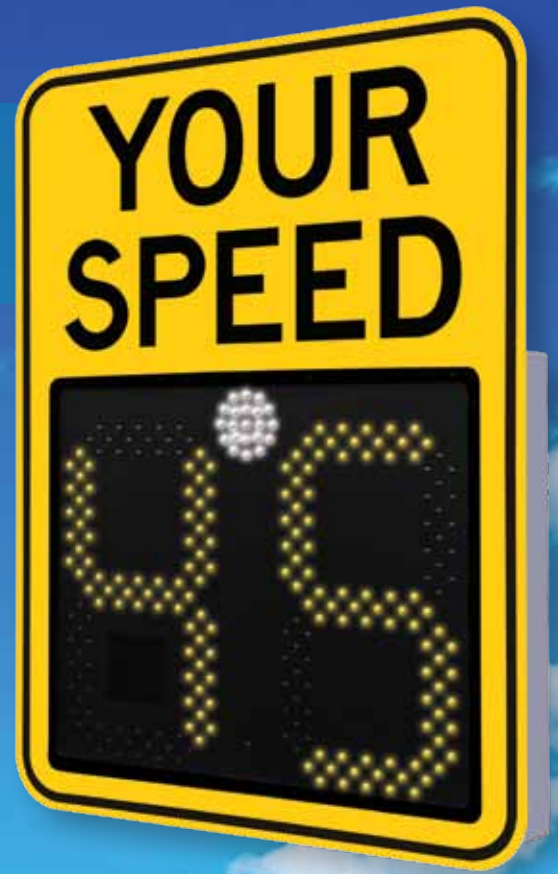

SafePace® 475 Driver Feedback Sign

The Traffic Logix® SafePace® 475 driver feedback sign is an 18" digit, full size radar sign. It can be mounted at multiple locations with a universal mounting bracket and can function autonomously for weeks at a time with optional battery power.

Choice of faceplate colors available

475 Specifications

Digit Size	18"
Height	42"
Weight	53 lbs
24/7, 365 Scheduling	✓
Data Collection	✓
Solar Compatibility	✓
Battery Operated	✓
Universal Mounting	✓
Cloud Compatibility	✓
Trailer Compatibility	✓
Dolly Compatibility	✓
Hitch Compatibility	✓
Warranty	2 Years

Features

MUTCD compliant with static "YOUR SPEED" message and highly visible 18" LED digits that are visible from up to 1000 feet away.

User friendly software interface allows you to manage sign parameters such as threshold speeds and violator strobe remotely

Superior construction and durability for long-lasting performance

High strength aluminum sign face and individual optical lenses to **protect against vandalism and theft**

Stealth Mode allows the sign to collect baseline traffic data while speed display appears blank to motorists